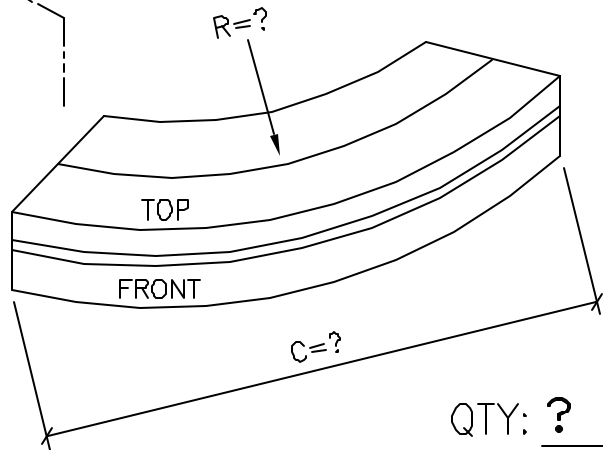

GENERIC WALL CAP

FLATFACE

EXAMPLE PHOTO OF WALL CAP

CHOOSE PROFILE:

? _____

TOTAL LINEAR FEET = ? _____

2 ISOMETRIC VIEW
WALL CAP

QTY: ? _____

1 ISOMETRIC VIEW
RADIUS

STANDARD COLOR CHOICES:
TAN \ WHITE \ BUFF

CUT TO FIT LENGTHS ARE
SUPPLIED IN 36" PIECES

Please print clearly

Unit ID: 17723