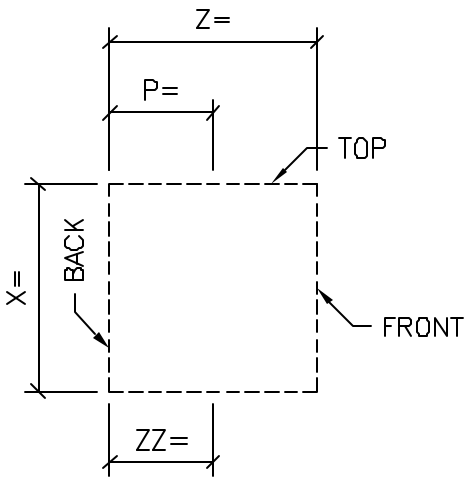

GENERIC WALL CAP

FLATFACE

EXAMPLE PHOTO OF WALL CAP

CHOOSE PROFILE:

? _____

TOTAL LINEAR FEET = ? _____

2 ISOMETRIC VIEW
WALL CAP

QTY: ? _____

1 ISOMETRIC VIEW
RADIUS

STANDARD COLOR CHOICES:
TAN \ WHITE \ BUFF

CUT TO FIT LENGTHS ARE
SUPPLIED IN 36" PIECES

Please print clearly

Unit ID: 17723