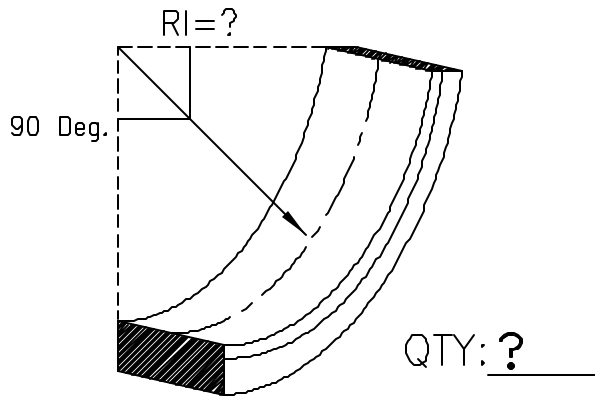

# GENERIC WALL CAP

CHOOSE PROFILE:  
?

EXAMPLE PHOTO OF WALL CAP

1 ISOMETRIC VIEW  
UPEASING

TOTAL  
LINEAR FEET= ?

RI=?  
QTY: ?

STANDARD COLOR CHOICES:  
TAN \ WHITE \ BUFF

CUT TO FIT LENGTHS ARE  
SUPPLIED IN 36" PIECES