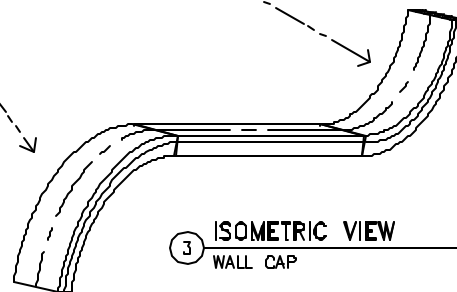

# GENERIC WALL CAP

CHOOSE PROFILE:  
?

EXAMPLE PHOTO OF WALL CAP

1 ISOMETRIC VIEW  
UPEASING

TOTAL  
LINEAR FEET= ?

RI=?  
QTY: ?

STANDARD COLOR CHOICES:  
TAN \ WHITE \ BUFF

CUT TO FIT LENGTHS ARE  
SUPPLIED IN 36" PIECES