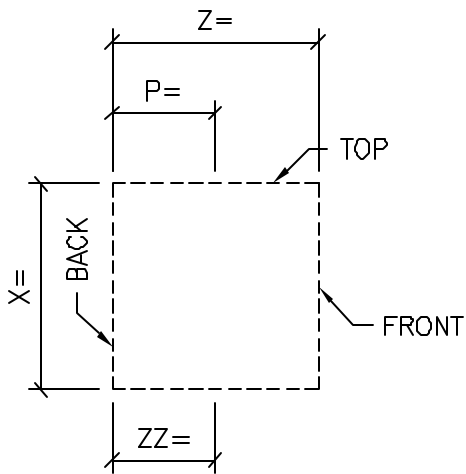

# GENERIC WALL CAP

CHOOSE PROFILE:  
?

EXAMPLE PHOTO OF WALL CAP

1 ISOMETRIC VIEW  
UPEASING

TOTAL  
LINEAR FEET= ?

RI=?  
QTY: ?

STANDARD COLOR CHOICES:  
TAN \ WHITE \ BUFF

CUT TO FIT LENGTHS ARE  
SUPPLIED IN 36" PIECES

Please print clearly

Unit ID: 17727