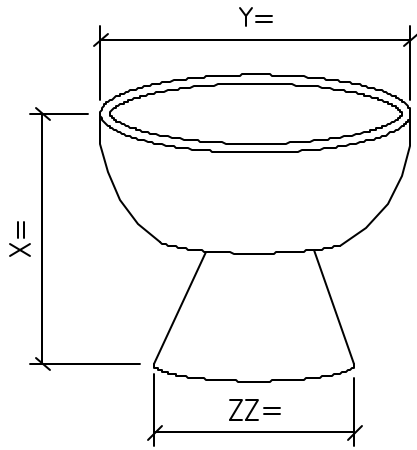

GENERIC PLANTERS & URNS

EXAMPLE PHOTO OF A URN

CHOOSE PROFILE:

QTY: _____

① ISOMETRIC VIEW
URN

QTY: _____

① ISOMETRIC VIEW
PLANTER

STANDARD COLOR CHOICE:
TAN \ WHITE \ BUFF