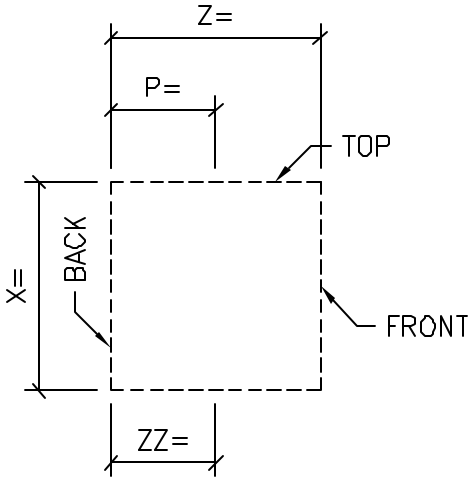

GENERIC STATUARY

CHOOSE PROFILE:

EXAMPLE PHOTO OF STATUARY

QTY: _____

① ISOMETRIC VIEW
STATUARY _____

STANDARD COLOR CHOICE:
TAN \ WHITE \ BUFF

Please print clearly

Unit ID: 17699