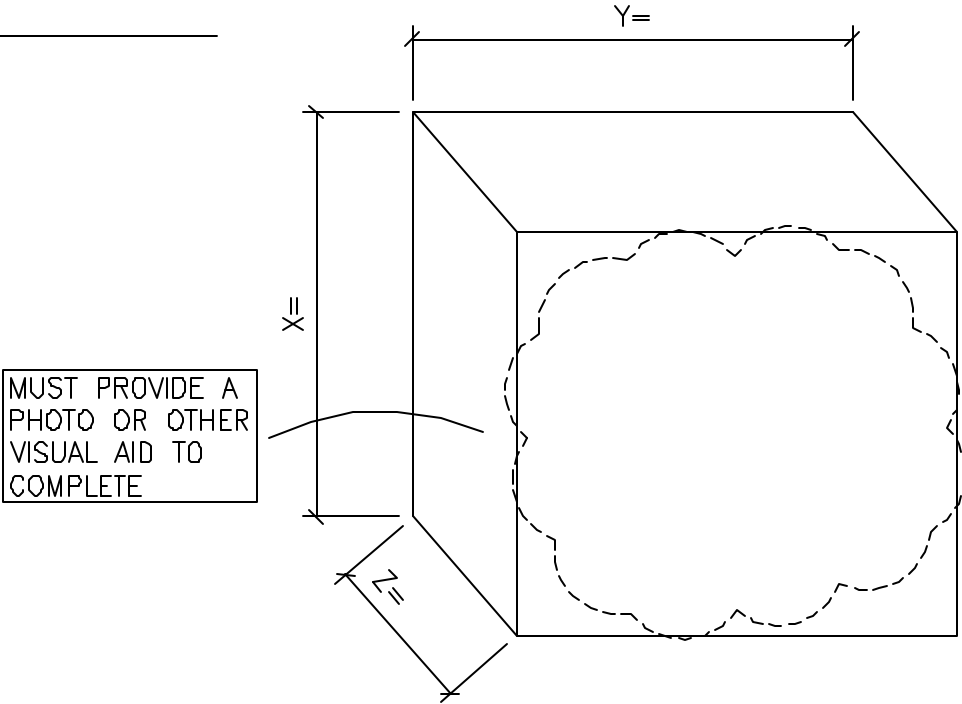

GENERIC STATUARY

CHOOSE PROFILE:

EXAMPLE PHOTO OF STATUARY

QTY: _____

① ISOMETRIC VIEW
STATUARY _____

STANDARD COLOR CHOICE:
TAN \ WHITE \ BUFF

Please print clearly

Unit ID: 17699