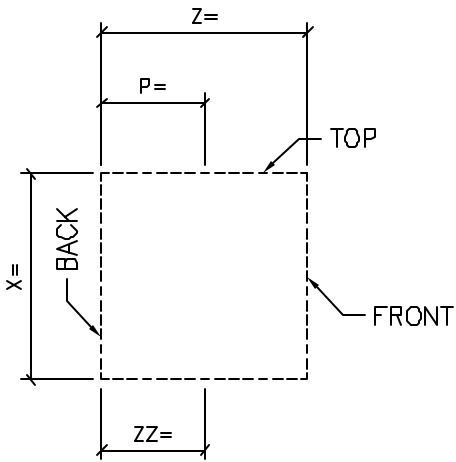

GENERIC POOL COPING

EXAMPLE PHOTO OF POOL COPING

CHOOSE PROFILE:

QTY: _____

① ISOMETRIC VIEW
RECTANGULAR POOL COPING

QTY: _____

② ISOMETRIC VIEW
OVAL POOL COPING

STANDARD COLOR CHOICE:
TAN \ WHITE \ BUFF