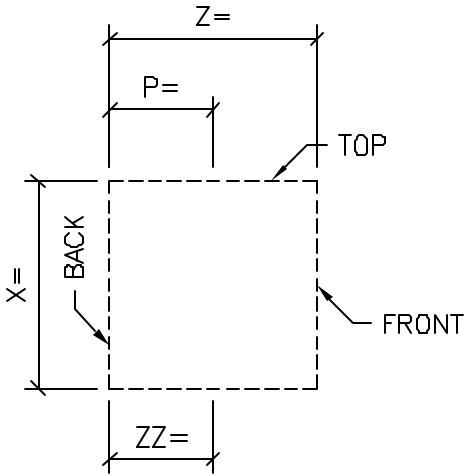

GENERIC FOUNTAIN

EXAMPLE PHOTO OF A FOUNTAIN

CHOOSE PROFILE:
?

MUST PROVIDE A PHOTO OR OTHER VISUAL AID TO COMPLETE

QTY: ?

① ISOMETRIC VIEW
FOUNTAIN CIRCULAR

STANDARD COLOR CHOICE:
TAN \ WHITE \ BUFF

Please print clearly