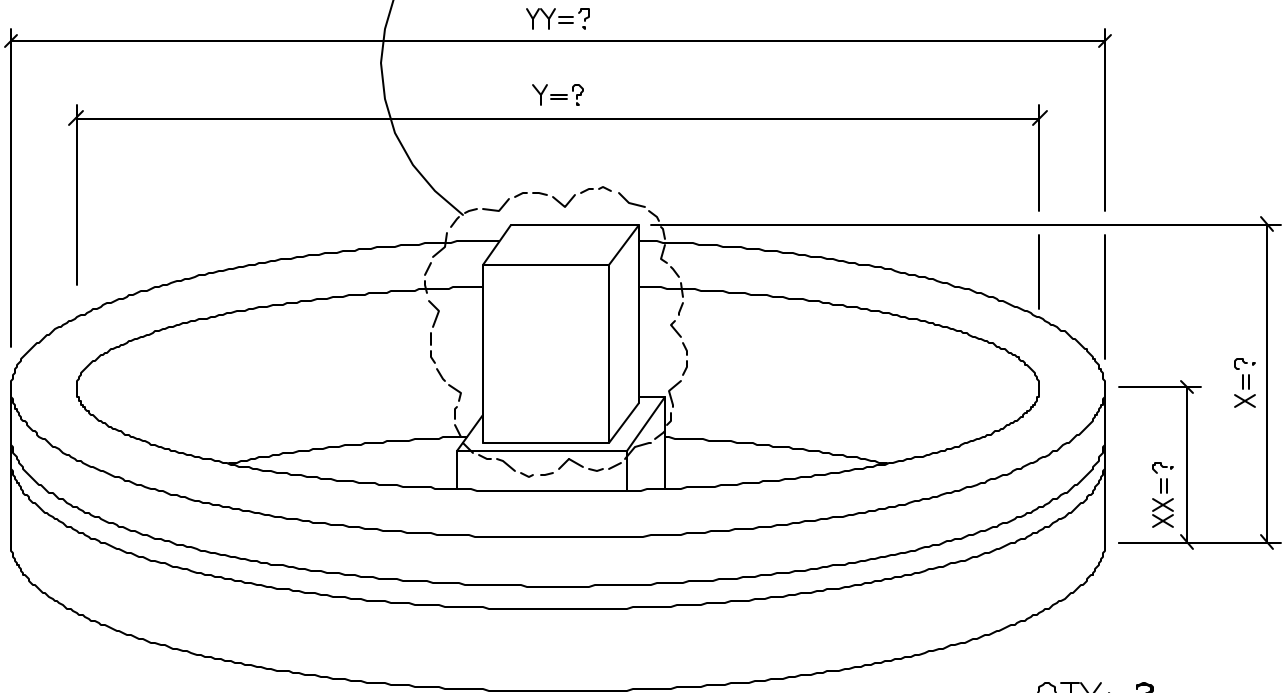

GENERIC FOUNTAIN

EXAMPLE PHOTO OF A FOUNTAIN

CHOOSE PROFILE:
?

MUST PROVIDE A PHOTO OR OTHER VISUAL AID TO COMPLETE

QTY: ?

① ISOMETRIC VIEW
FOUNTAIN CIRCULAR

STANDARD COLOR CHOICE:
TAN \ WHITE \ BUFF

Please print clearly

Unit ID: 17696