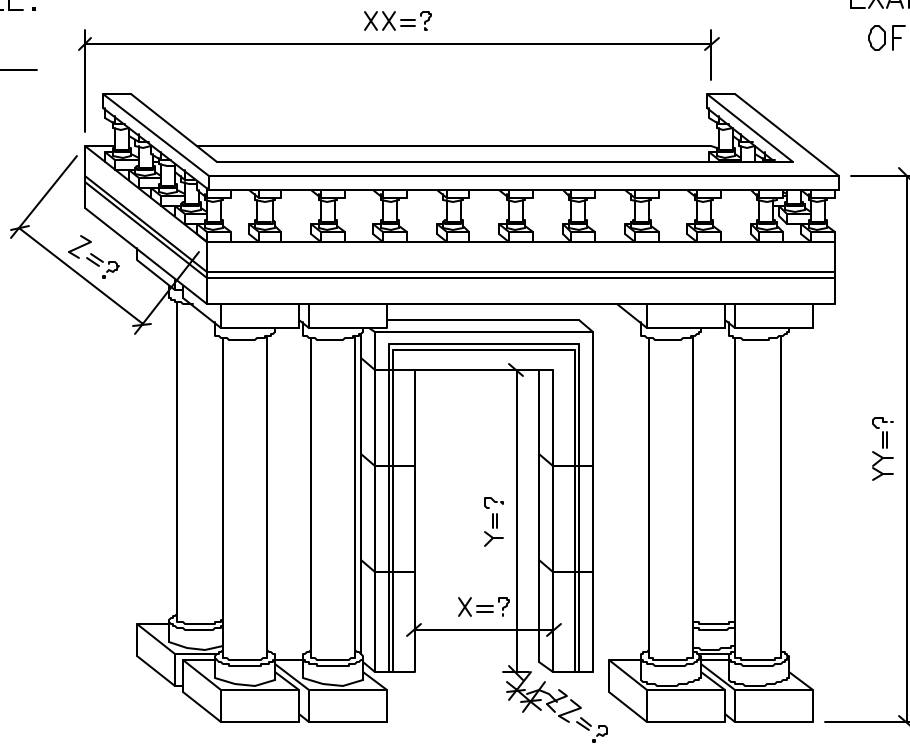

# GENERIC ENTRIES

EXAMPLE PHOTO OF AN ENTRY

CHOOSE PROFILE:

? \_\_\_\_\_

QTY: ? \_\_\_\_\_

① ISOMETRIC VIEW  
ENTRY \_\_\_\_\_

STANDARD COLOR CHOICE:  
TAN \ WHITE \ BUFF

Please print clearly

Unit ID: 17700