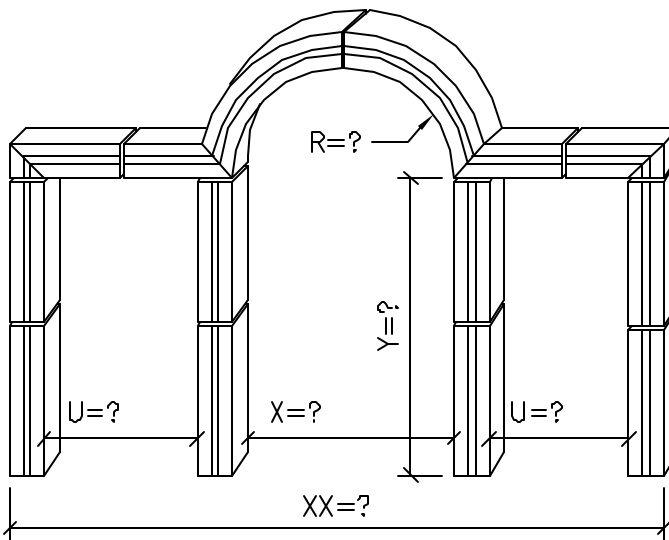

GENERIC SURROUND DOOR PALLADIUM

SURROUND PROFILE:

?

OTHER PROFILE:

?

OTHER PROFILE:

?

STANDARD COLOR CHOICE:

TAN \ WHITE \ BUFF

BATMAN

BELTON

EXAMPLE PHOTO OF SURROUND

QTY: ?

1 ISOMETRIC VIEW SURROUND DOOR PALLADIUM

ADDITIONAL MODIFIERS

MODIFIERS: EAR