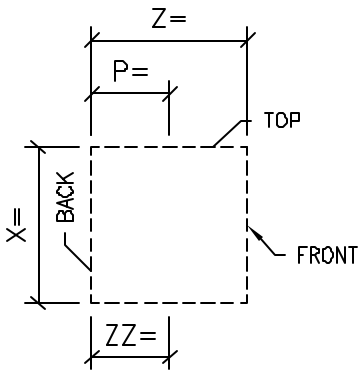

GENERIC SURROUND DOOR EYEBROW

SURROUND PROFILE:

?

OTHER PROFILE:

?

OTHER PROFILE

?

STANDARD COLOR CHOICE:
TAN \ WHITE \ BUFF

EXAMPLE PHOTO OF SURROUND

QTY: ?

1 ISOMETRIC VIEW SURROUND DOOR EYEBROW

ADDITIONAL MODIFIERS

MODIFIERS: EAR

MODIFIERS: WINGS

MODIFIER: PLINTH

Please print clearly