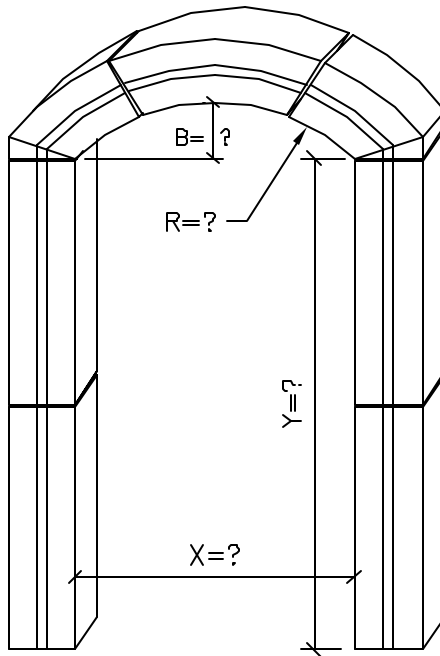

GENERIC SURROUND DOOR EYEBROW

SURROUND PROFILE:

?

OTHER PROFILE:

?

OTHER PROFILE

?

STANDARD COLOR CHOICE:
TAN \ WHITE \ BUFF

EXAMPLE PHOTO OF SURROUND

QTY: ?

1 ISOMETRIC VIEW SURROUND DOOR EYEBROW

ADDITIONAL MODIFIERS

MODIFIERS: EAR

MODIFIERS: WINGS

MODIFIER: PLINTH

Please print clearly