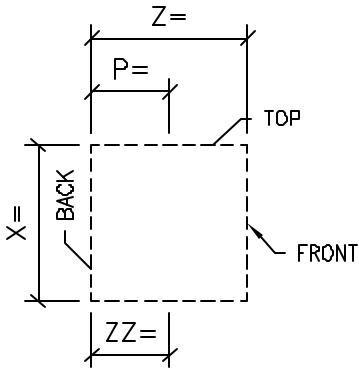

GENERIC SURROUND DOOR EYEBROW

SURROUND PROFILE:

?

OTHER PROFILE:

?

OTHER PROFILE

?

STANDARD COLOR CHOICE:
TAN \ WHITE \ BUFF

EXAMPLE PHOTO OF SURROUND

QTY: ?

1 ISOMETRIC VIEW SURROUND DOOR EYEBROW

ADDITIONAL MODIFIERS

MODIFIERS: EAR

MODIFIERS: WINGS

MODIFIER: PLINTH

Please print clearly