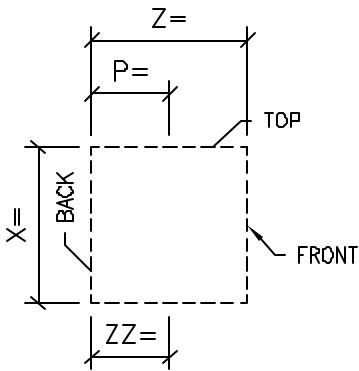

GENERIC SURROUND DOOR EYEBROW

SURROUND PROFILE:

?

OTHER PROFILE:

?

OTHER PROFILE

?

STANDARD COLOR CHOICE:
TAN \ WHITE \ BUFF

EXAMPLE PHOTO OF SURROUND

QTY: ?

1 ISOMETRIC VIEW SURROUND DOOR EYEBROW

ADDITIONAL MODIFIERS

MODIFIERS: EAR

MODIFIERS: WINGS

MODIFIER: PLINTH

Please print clearly