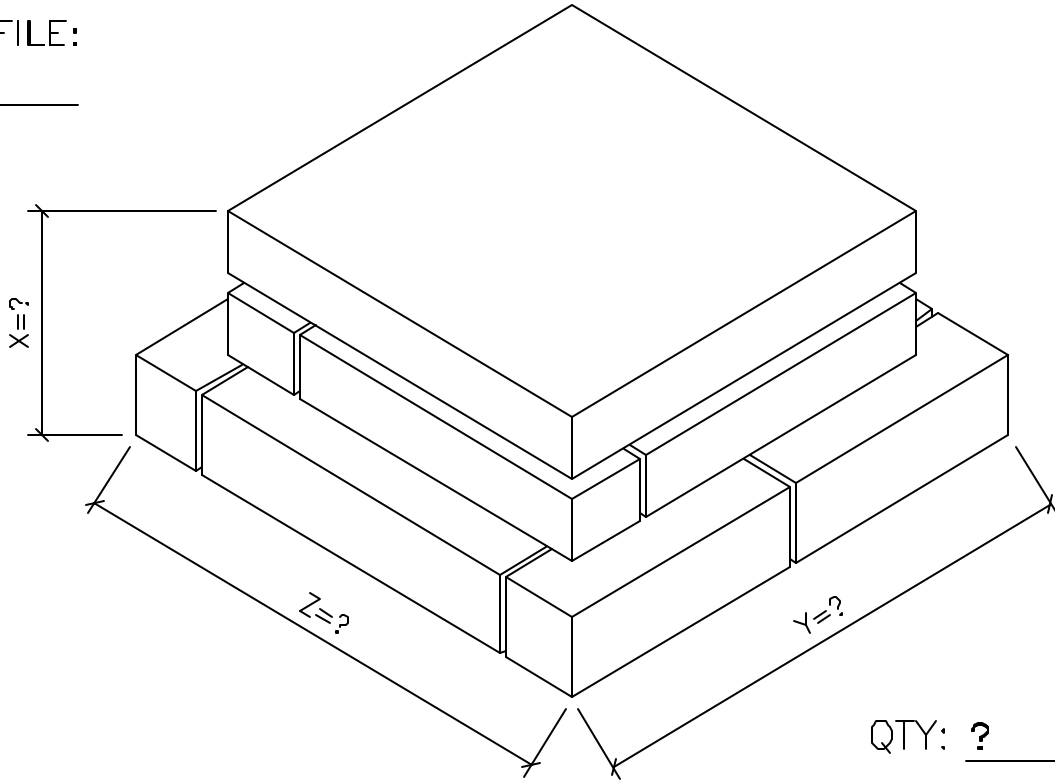

GENERIC CHIMNEY CAP

EXAMPLE PHOTO OF A CHIMNEY CAP

CHOOSE PROFILE:

?

① ISOMETRIC VIEW
CHIMNEY CAP

STANDARD COLOR CHOICE:
TAN \ WHITE \ BUFF

Please print clearly

Unit ID: 17693