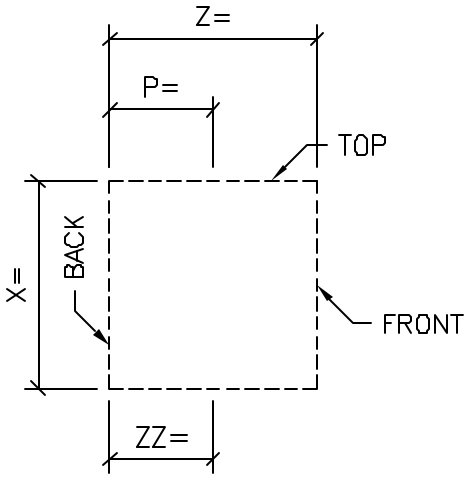

GENERIC CHIMNEY CAP

EXAMPLE PHOTO OF A CHIMNEY CAP

CHOOSE PROFILE:

?

① ISOMETRIC VIEW
CHIMNEY CAP

STANDARD COLOR CHOICE:
TAN \ WHITE \ BUFF

Please print clearly

Unit ID: 17693