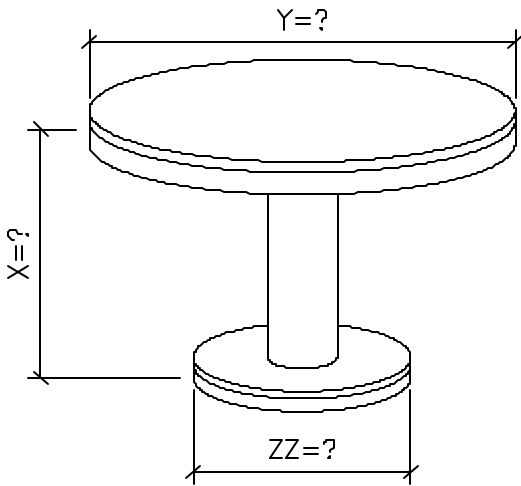

GENERIC BENCHES & TABLES

EXAMPLE PHOTO OF BENCHES & TABLES

CHOOSE PROFILE:

? _____

QTY: ? _____

① ISOMETRIC VIEW
TABLE _____

QTY: ? _____

② ISOMETRIC VIEW
BENCH _____

STANDARD COLOR CHOICES:
TAN \ WHITE \ BUFF

Please print clearly

Unit ID: 17691