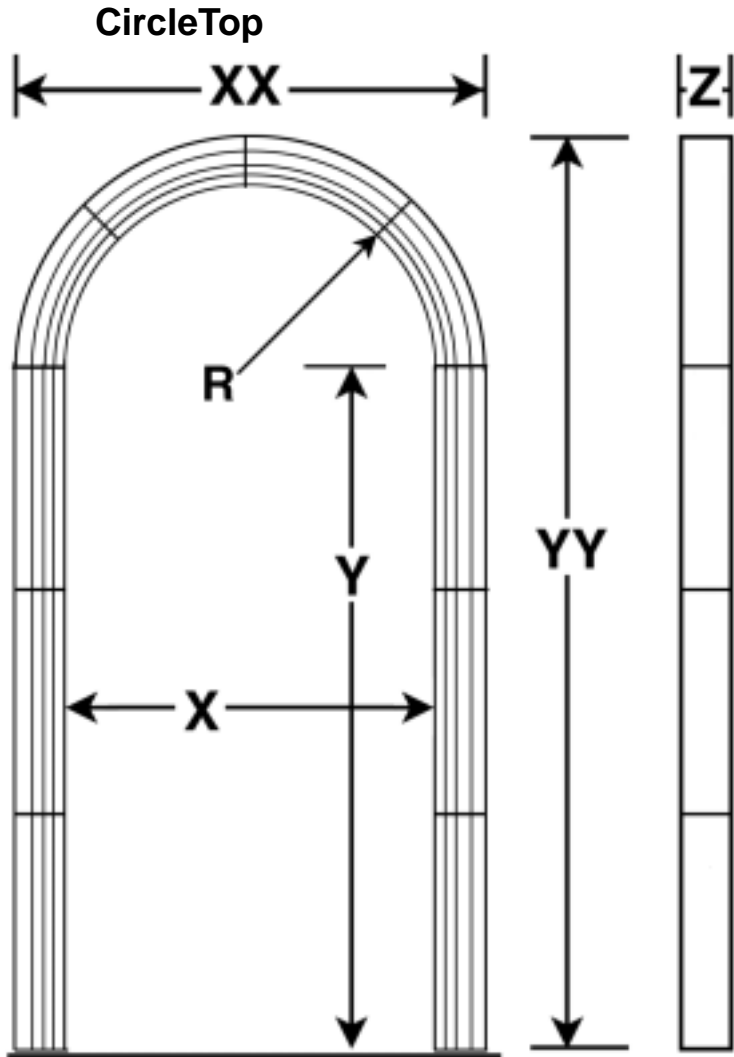

Unit Type Description

Surround: Door Window Vent

Family

Primary View:

Modifiers:

- Sill
- Keystone
- Crown
- Ears
- Plinths

Notes:

Order Information: