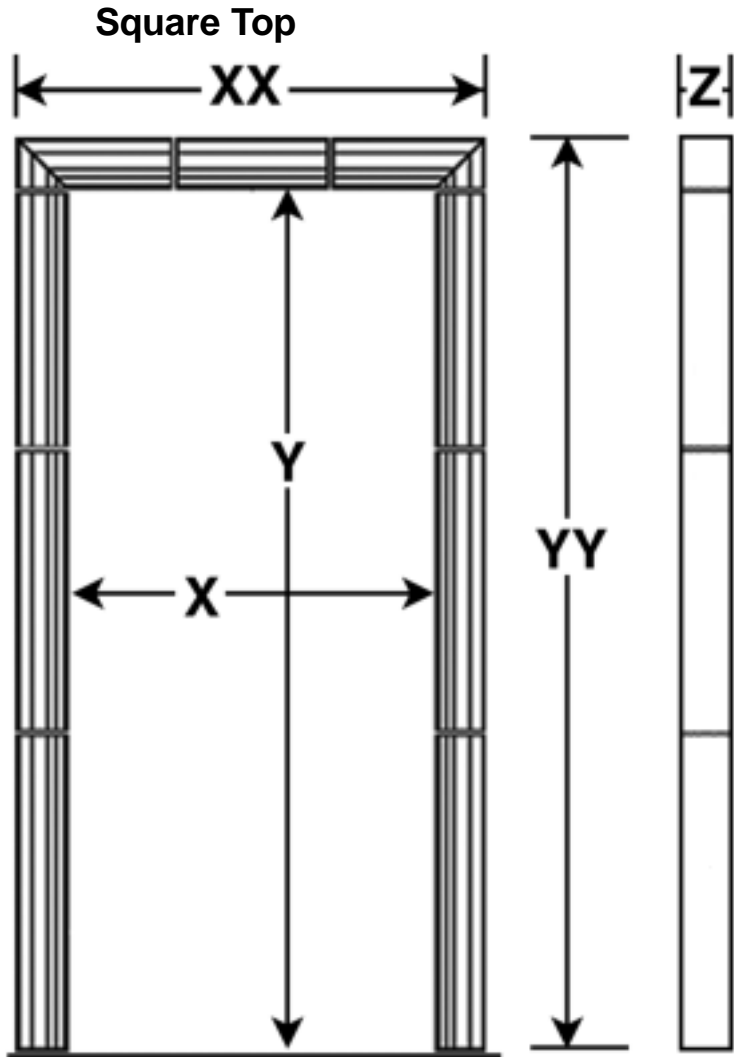

Unit Type Description

Surround: Door Window Vent

Family

Primary View:

Modifiers:

- Sill
- Keystone
- Crown
- Ears
- Plinths

Notes:

Order Information: