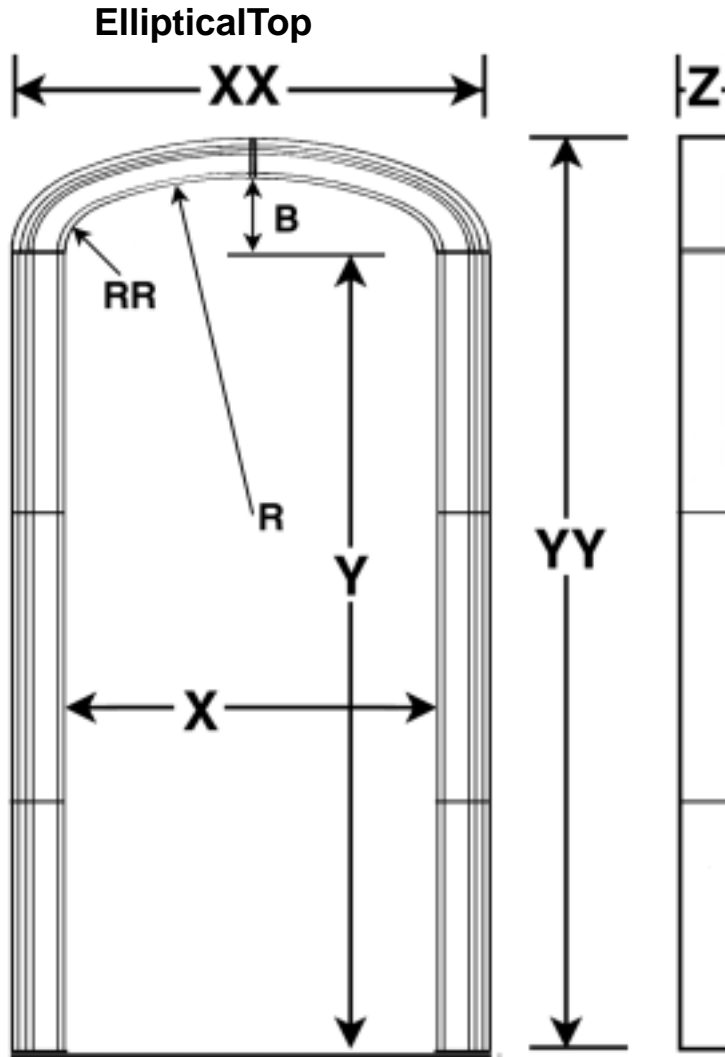

Primary View:

Modifiers:

- ☐ Sill
- ☐ Keystone
- ☐ Crown
- ☐ Ears
- ☐ Plinths

Notes:

Order Information:

UnitTypeDescription

PrimaryView

Modifiers

Surround _____

EllipticalTop _____

Dimensions: X _____ Z _____ Y _____ XX _____ ZZ _____ YY _____ R _____ RR _____ B _____

Fine Cast Stone Products

STONE LEGENDS

301 Pleasant Dr., Dallas, TX 75217

Voice (800) 398-1199; FAX (214) 398-1293

www.stonelegends.com; sales@stonelegends.com