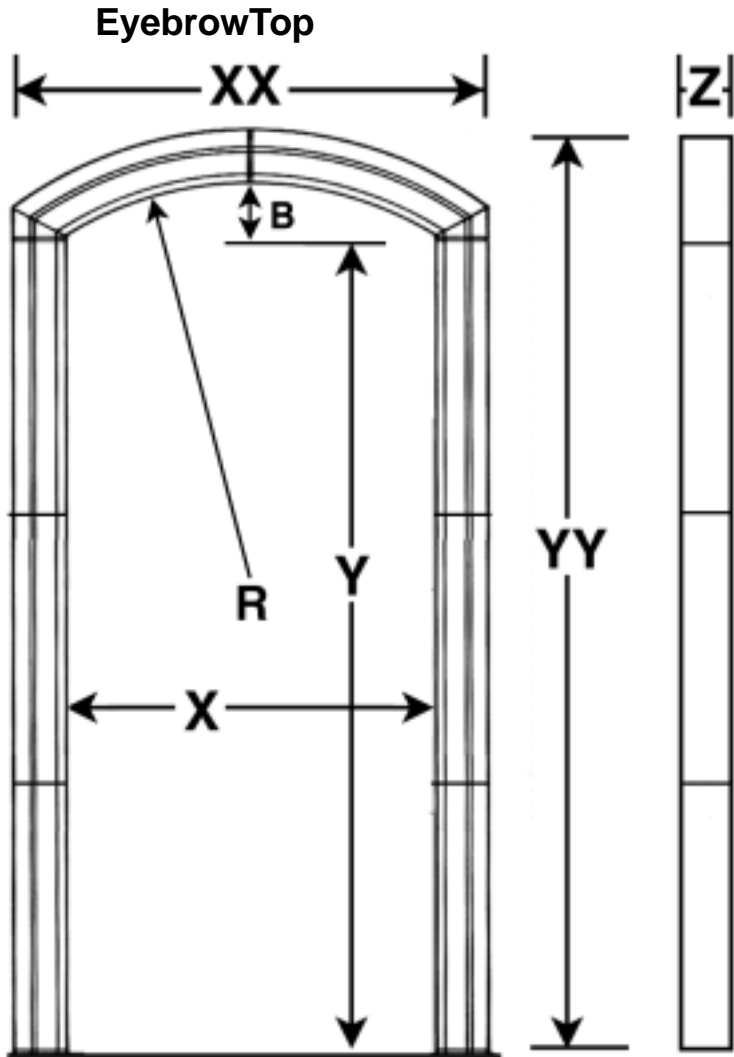

Primary View:

Modifiers:

- ☐ Sill
- ☐ Keystone
- ☐ Crown
- ☐ Ears
- ☐ Plinths

Notes:

Order Information:

UnitTypeDescription	PrimaryView	Modifiers
Surround _____	EyeBrowTop _____	_____
Dimensions: X _____	Z _____	Y _____
XX _____	ZZ _____	YY _____
R _____	B _____	

Fine Cast Stone Products

STONE LEGENDS

301 Pleasant Dr., Dallas, TX 75217
Voice (800) 398-1199; FAX (214) 398-1293
www.stonelegends.com; sales@stonelegends.com