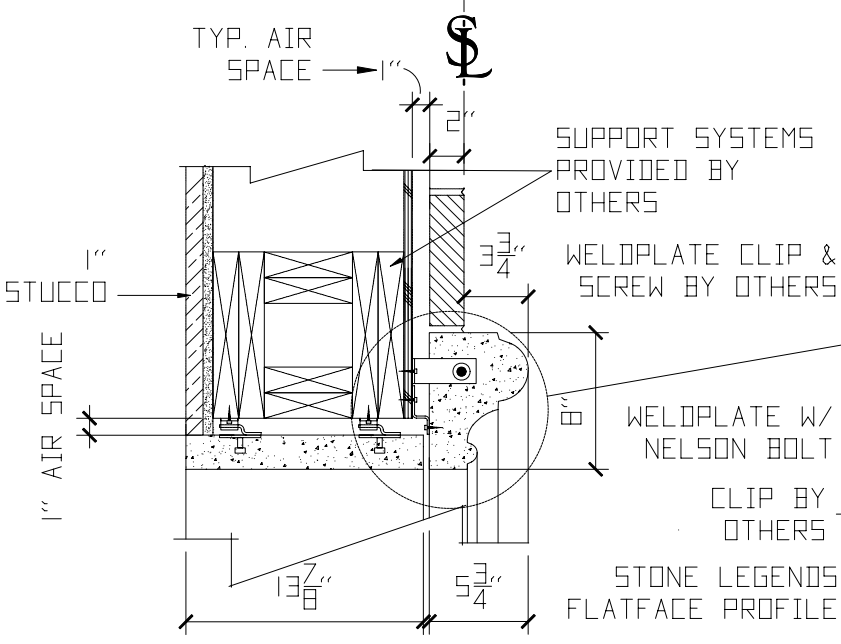

Attachment of Entry Soffit to a Wood Structure. Stone Legends Filestore ID 123491

SECTION @ HEADER

ENLARGED VIEW

SECTION @ LEG

FRONT VIEW