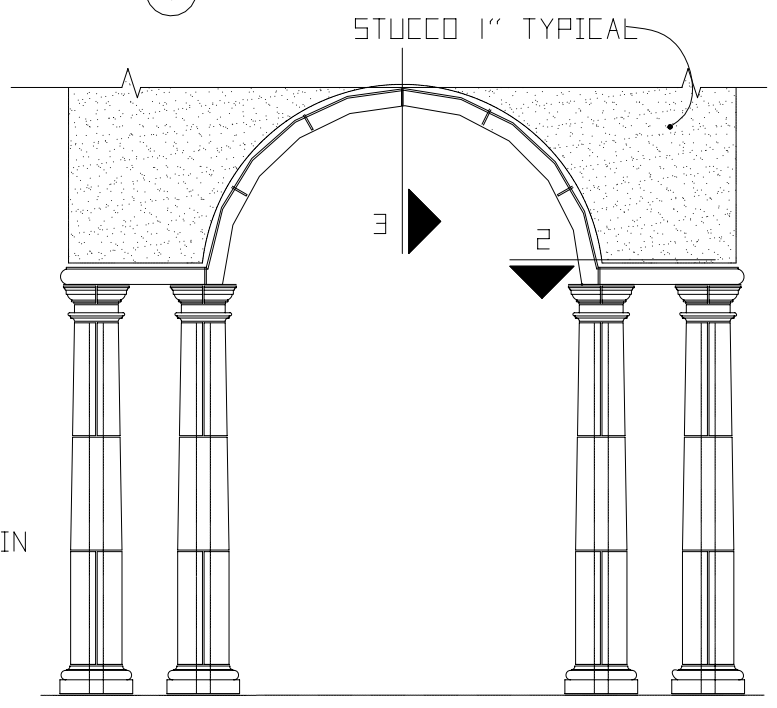

Attachment of Entry Soffit to a Wood Structure. Stone Legends Filestore ID 123491

SECTION @ HEADER

ENLARGED VIEW

SECTION @ LEG

FRONT VIEW