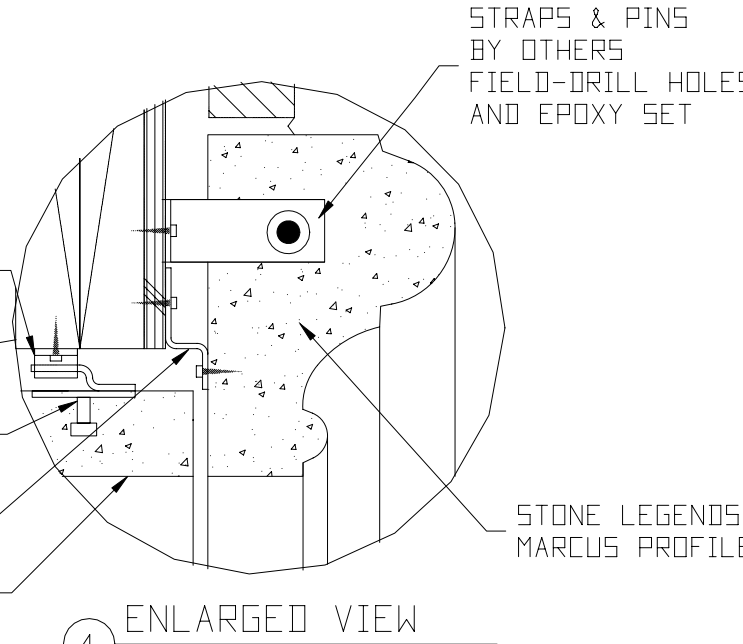

Attachment of Entry Soffit to a Wood Structure. Stone Legends Filestore ID 123491

SECTION @ HEADER

ENLARGED VIEW

SECTION @ LEG

FRONT VIEW